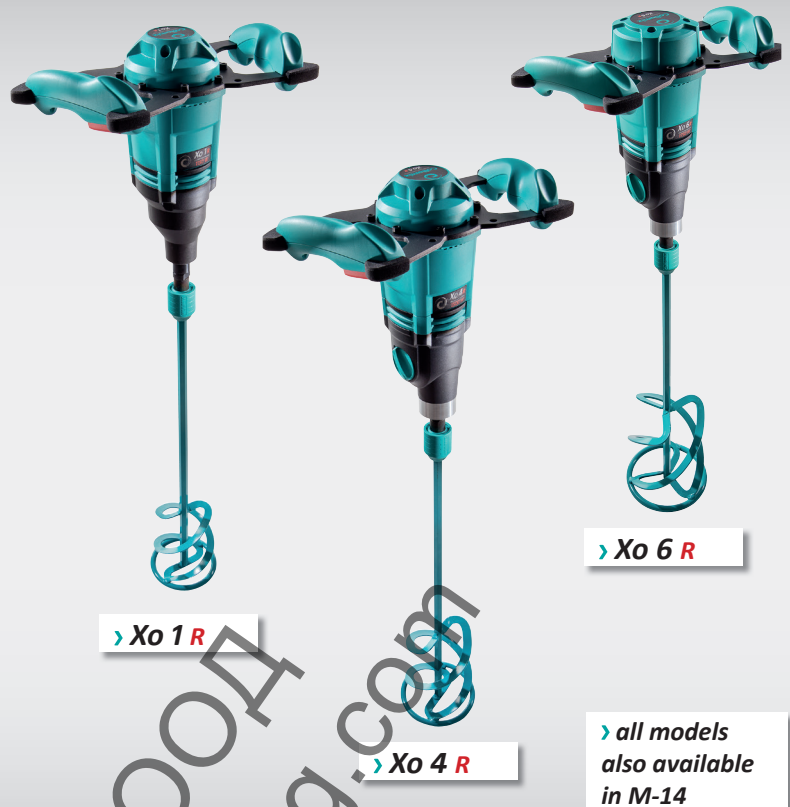

HAND-MIXERS

The reliable helper on the job site

You can rely on it every day:
The new Collomix hand mixers

Features

• Ergonomically shaped handles •

• Electronic switch •

• 2-gear gearbox* •

• HEXAFIX quick coupling* •

• Rubber buffers •

• Reliable •

* depending on the version

Hand mixers Xo-R

- The proven mixer programme with even more power for the best work results.
- Maximum output thanks to the high-performance gearbox and motor
- Sensitive speed development via electronic switch
- More functionality in operation, such as the practical rubber buffers for setting it down gently
- The Xo-R helps support your back while working due to its adjusted working height
- No unintentional starting thanks to the electronic safety switch
- Work fatigue-free thanks to the comfortable handles
- Easily change the paddle using the HEXAFIX quick coupling
- Sturdy, even in the toughest conditions
- Optimal mixer results due to the use of the appropriate mixer geometry
- 3-year warranty (by registering)

Technical data

Xo 1 R

Xo 4 R

Xo 6 R

Rated power:	1150 watts	1500 watts	1750 watts
Voltage:	230 V~	230 V~	230 V~
On-load speed 1st gear:	- 640 rpm	- 420 rpm	- 400 rpm
On-load speed 2nd gear:		- 590 rpm	- 560 rpm
Mixed amount, recommended:	- 40 ltr	- 60 ltr.	- 90 ltr.
Cable length:	4 m	4 m	4 m
Weight with paddle:	5.3 kg	6.2 kg	7.0 kg
Max. paddle diameter	120 mm	150 mm	170 mm
Paddle set:	Type WK 120 for plaster, screed, mortar, filler, etc.	Type WK 140 for plaster, screed, mortar, filler, etc.	Type MK 160 for concrete, screed, mortar of all kinds, quartz-filled epoxy resin mortar, etc.
Item number with HEXAFIX coupling:	25100	25118	25142
Item number with M-14 connection:	25106	25124	25148